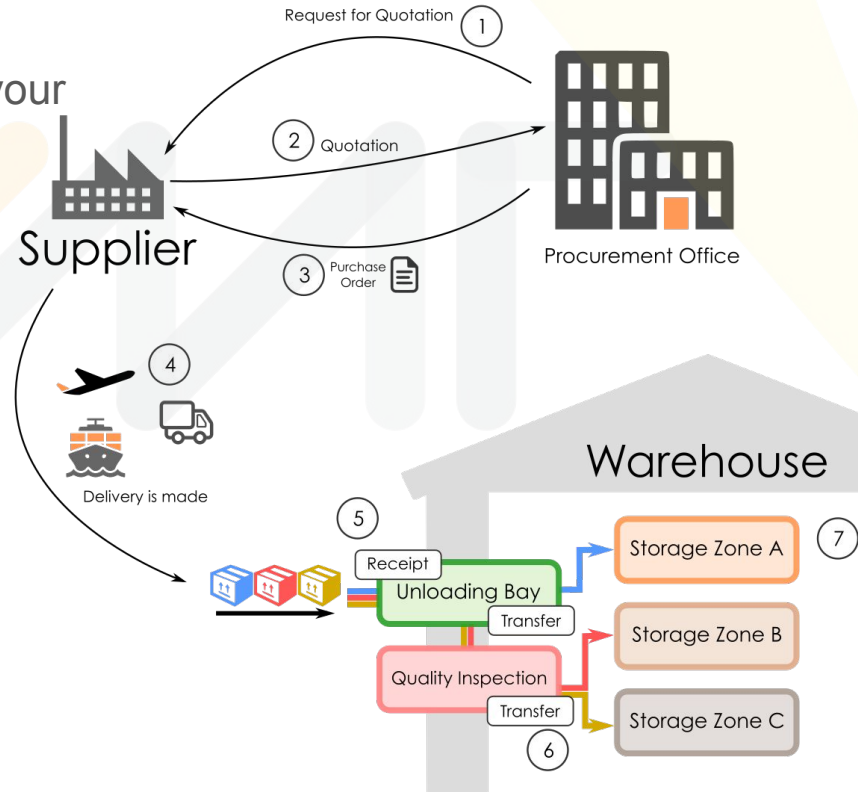

Step-by-step Walkthroughs

Our step-by-step walkthroughs with visual references are designed to help you and your staff understand the physical and digital process of using the Odoo ERP system.

Learning by Example

Some processes are learned best with real-life examples. As such we strive to help build the context for the concept by having relatable examples to exercise the function of the ERP system.

Sample Product	
Public Price	100.00
Member	95.00
Premium Member	90.00

Customer	Price List	Remarks
Agrolait	Member	Agrolait is a company. This pricelist will be applied to all its associates.
Camp to Camp	Premium Member	Camp to Camp is a company. This pricelist will be applied to all its associates.
Mark	Public Price	

Excerpt from Pricelists →